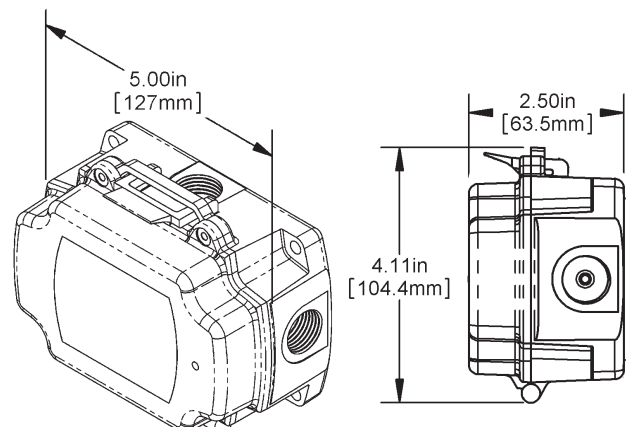

Features & Options

- For Use with Normally Closed (NC) Door Switches
- Door Status LEDs
- Two Auxiliary Relays with Status LEDs
- Audible Annunciator
- User Selectable Time Periods

The BAPI Door Monitor Alarm (DMA) monitors a door switch to alert personnel when the door is closed, open or has exceeded its user-selectable open time period. Green, amber and red LEDs on the face of the unit alert nearby personnel the door's status.

Leaving the door open for longer than the user-selected time will also energize an internal audible annunciator to alert nearby personnel that the door should be closed immediately. The unit also has two auxiliary relays that will energize whenever the door is opened to alert other user-supplied warning devices or a building automation system.

Specifications

Power: 24 VAC or 24 VDC (UL Listed Class 2 Power Source only)

Power Consumption (max): 7.5 VA @ 24 VAC, 200 mA @ 24 VDC

Door Switch Contacts:

Normally Closed (NC) = door open is alarm condition

Normally Open (NO) = door closed is alarm condition

Auxiliary Relay Contact Rating: 1.0 Amp @ 30 VAC/VDC

Audible Annunciator: 90dB; 2,730 Hz

Wiring: 16 to 22 AWG

Environmental Operation Range:

Temp: 32 to 140 °F (0 to 60 °C)

Humidity: 5 to 95%, non-condensing

Enclosure Material:

UV-resistant Polycarbonate, UL94 V-0

Enclosure Rating: IP66, NEMA 4

Agency:

CE EN 61326-1:2013 EMC (Industrial Electromagnetic Environment), UL94 V-0, RoHS

Warranty: 5 years